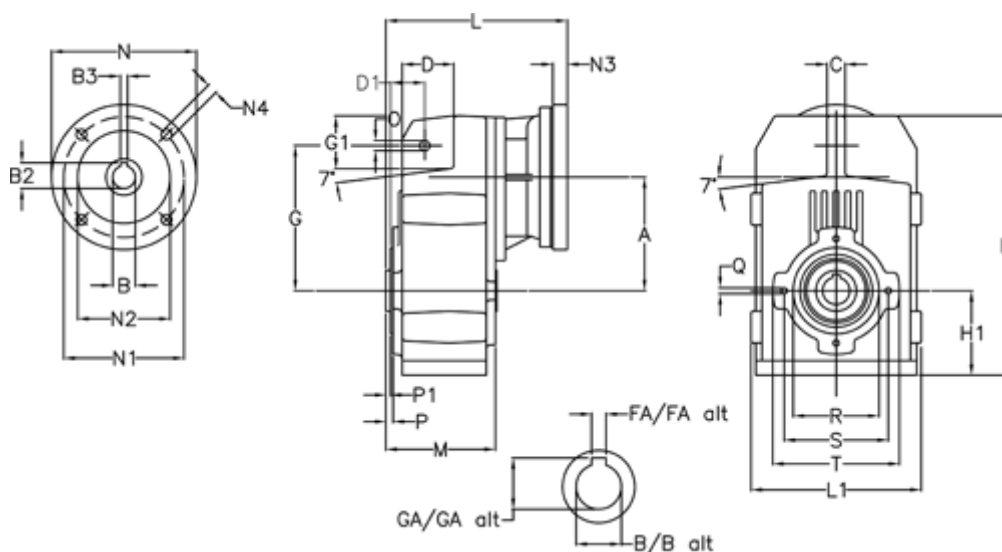

Article number: 29560101463235
 Description: Shaft mounted gear
 A102H25-14,6-P90B5

Measures

A = 112.50	FA = 8	M = 100.5	Q = M8x12
B = 25	G = 140	N = 200	R = 80
B1 = 24	G1 = 51.0	N1 = 165	S = 100
B2 = 27.3	GA = 28.3	N2 = 130	T = 120
B3 = 8	H = 251.0	N4 = M10x20	
C = 20	H1 = 84.0	O = 11	
D = 47.5	L = 205.0	P = 4.5	
D1 = 35.0	L1 = 170	P1 = 3.0	